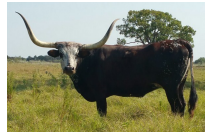

CS SAFFRON MONSOON